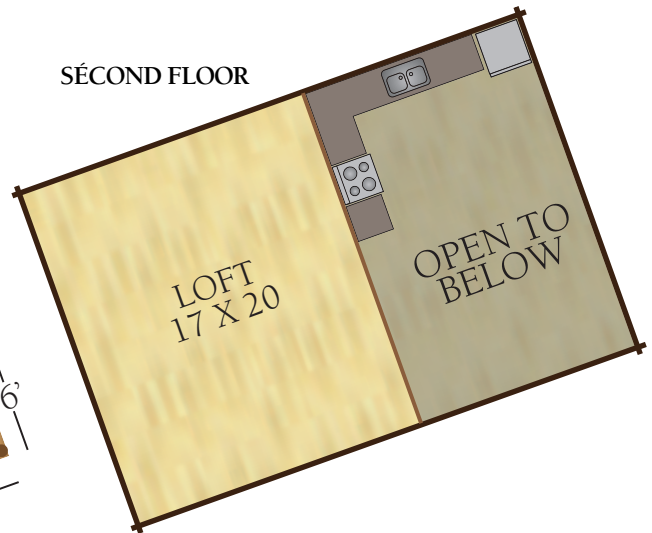

The Juneau I

Artist Rendering Actual Plans May Vary

FIRST FLOOR

SECOND FLOOR

The Juneau I
Aprox. 957 Sq. Ft

©2009 LCH-0252

Call Toll Free 1.800.562.2246 usa

Or visit our website at www.logcabinhomes.com